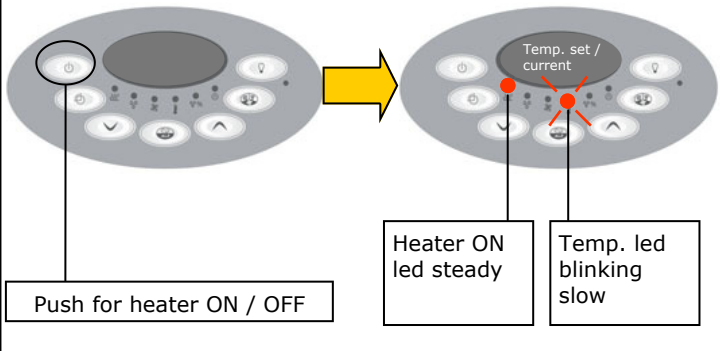

HEATER ON / OFF

SET SAUNA ROOM TEMPERATURE

SET SESSION TIME