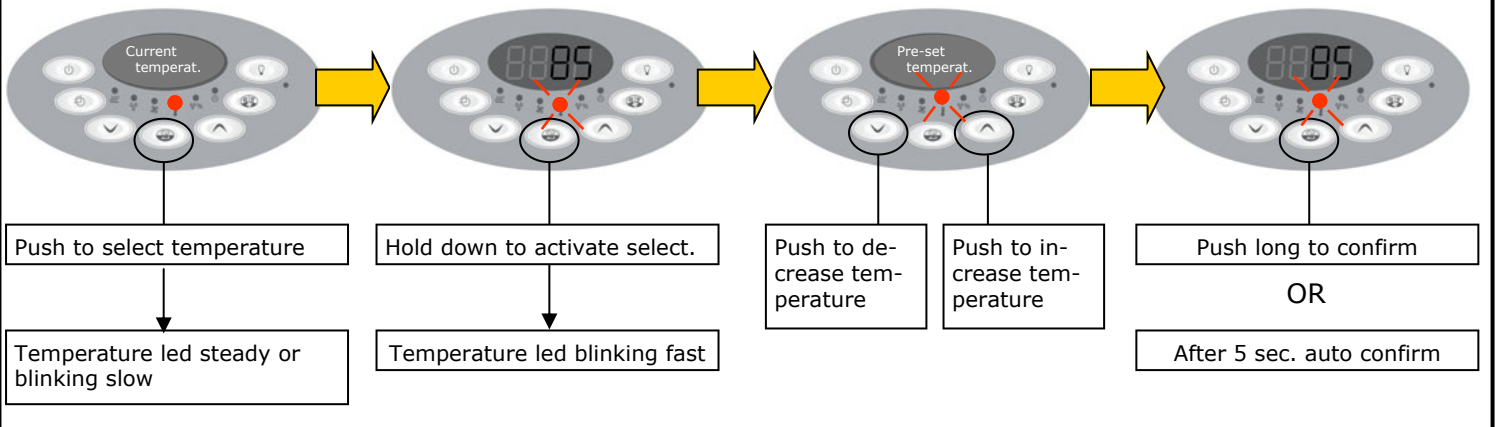

HEATER ON / OFF

SET SAUNA ROOM TEMPERATURE

SET SESSION TIME