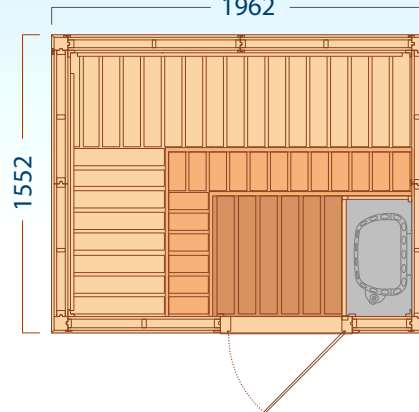

**Mini X**  
3,0kW  
330(W) x 315(D) x 500(H)

**Scandia**  
4,5kW  
6,0kW  
515(W) x 290(D) x 450(H)

**1414RS** (mm)

## Sunset

1-2 person Self Assemble Sauna, which uses a 3kW SAWO Sauna Heater. Size 1362 x 1362mm.

**1616RL**

## Temptation

3-4 person Self Assemble Sauna, L Shape upper bench which uses a 4.5kW SAWO Sauna Heater. Size 1552 x 1552mm.

**1620RL**

## Paradise

5 person Self Assemble Sauna, L Shape upper & lower bench, using a 6kW SAWO Sauna Heater. Size 1552 x 1962mm.

Your Sauna arrives flat packed with easy to follow instructions and all hardware required to assemble your Kit in a few hours. However, if you don't have the time, The Sauna Company can fully install your new Sauna in most areas.