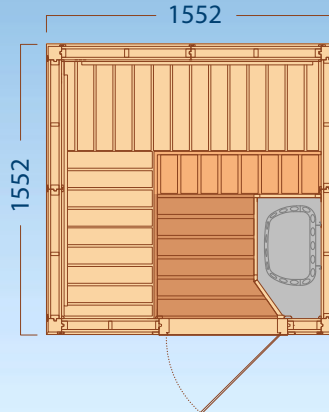

**Mini X**  
3,0kW  
330(W) x 315(D) x 500(H)

**Scandia**  
4,5kW  
6,0kW  
515(W) x 290(D) x 450(H)

**1414RS** (mm)

## Sunset

1-2 person Self Assemble Sauna, which uses a 3kW SAWO Sauna Heater. Size 1362 x 1362mm.

**1616RL**

## Temptation

3-4 person Self Assemble Sauna, L Shape upper bench which uses a 4.5kW SAWO Sauna Heater. Size 1552 x 1552mm.

**1620RL**

## Paradise

5 person Self Assemble Sauna, L Shape upper & lower bench, using a 6kW SAWO Sauna Heater. Size 1552 x 1962mm.

Your Sauna arrives flat packed with easy to follow instructions and all hardware required to assemble your Kit in a few hours. However, if you don't have the time, The Sauna Company can fully install your new Sauna in most areas.