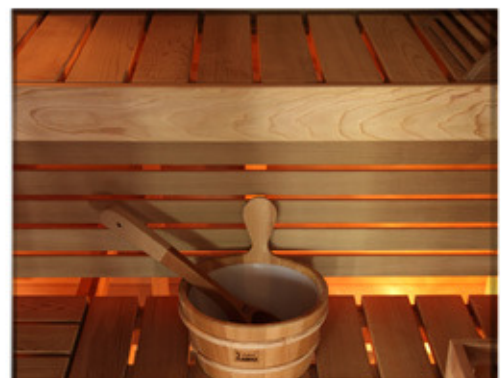

# Kit Saunas

SAWO Classic Sauna rooms are designed by Finnish sauna specialists. The properly insulated walls are made from carefully selected premium grade western red cedar which conforms with the ISO standards.

The **Sunset**, **Temptation** and **Paradise** self assemble saunas offer the most cost effective way to add a quality traditional Finnish Sauna to your home. They are perfect for placement on decks, by pools, home Gyms or even indoors in a unit or home.

## Temptation

3-4 person Self Assemble Sauna, L Shape upper bench which uses a 4.5kW SAWO Sauna Heater. Size 1552 x 1552mm.

**1620RL**

## Paradise

5 person Self Assemble Sauna, L Shape upper & lower bench, using a 6kW SAWO Sauna Heater. Size 1552 x 1962mm.

Your Sauna arrives flat packed with easy to follow instructions and all hardware required to assemble your Kit in a few hours. However, if you don't have the time, The Sauna Company can fully install your new Sauna in most areas.